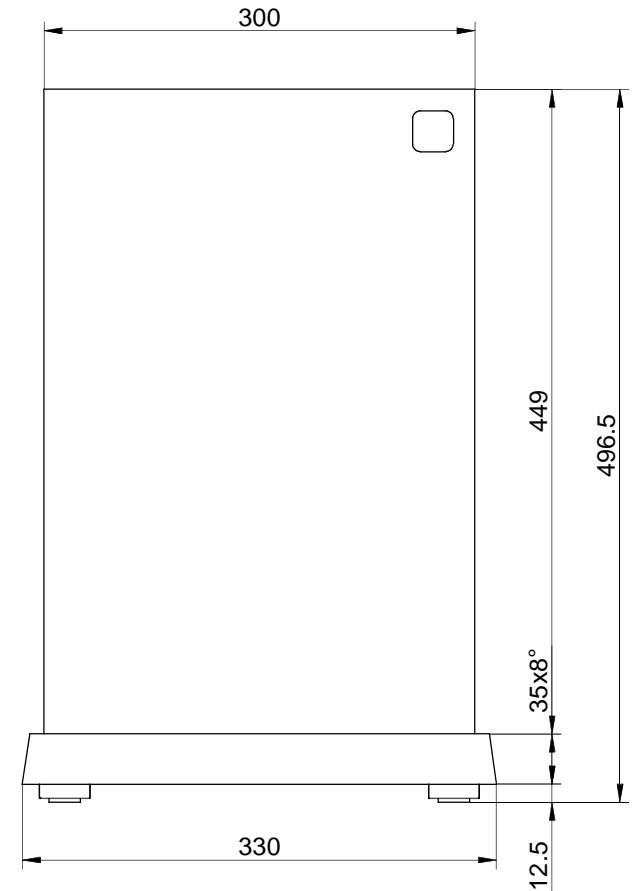

rear view

input / output

switch / power
Speakon NL 8 MPR

Speakon
NLT8FX
optional with Speakon
NL8FC

side view

front view

Subject to technical changes. Errors and omissions excepted.

ME801K1 amplifier enclosure view