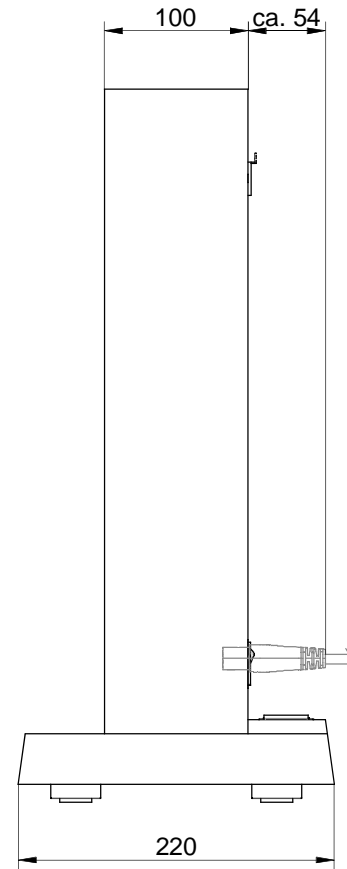

rear view

input / output

switch / power
Speakon NL 8 MPR

Speakon
NLT8FX
optional with Speakon
NL8FC

side view

front view

Subject to technical changes. Errors and omissions excepted.

ME801K1 amplifier enclosure view